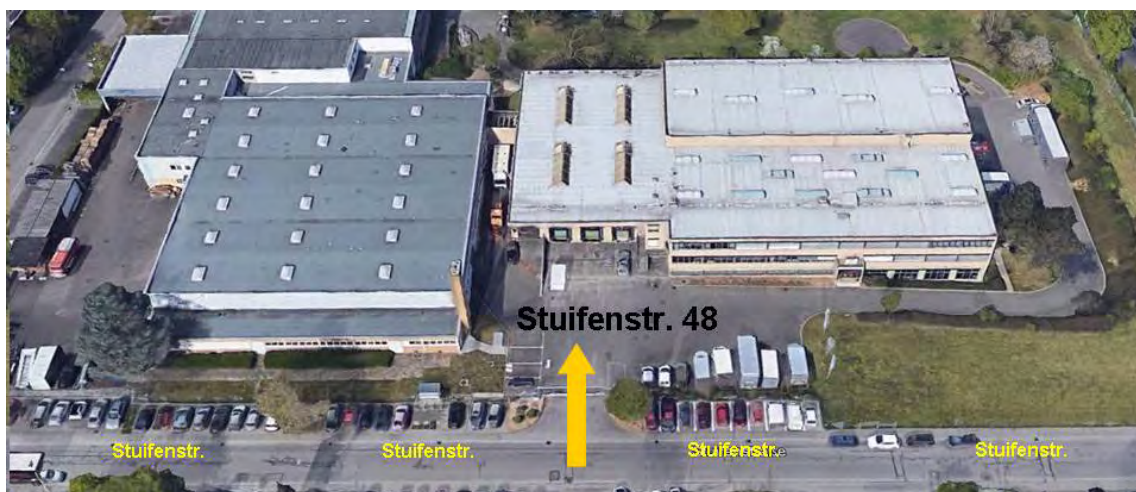

Adresse / Address:

RABAG GmbH
Stuifenstr. 48
74385 Pleidelsheim
+49 7144 1503 40
info@rabag.de

Öffnungszeiten / Business Hours

Montag - Freitag / Monday - Friday: 08:00h - 16.30h

Anlieferung / Abholung außerhalb der Öffnungszeiten nur nach Vereinbarung

Delivery / Pickup outside business hours only after consultation